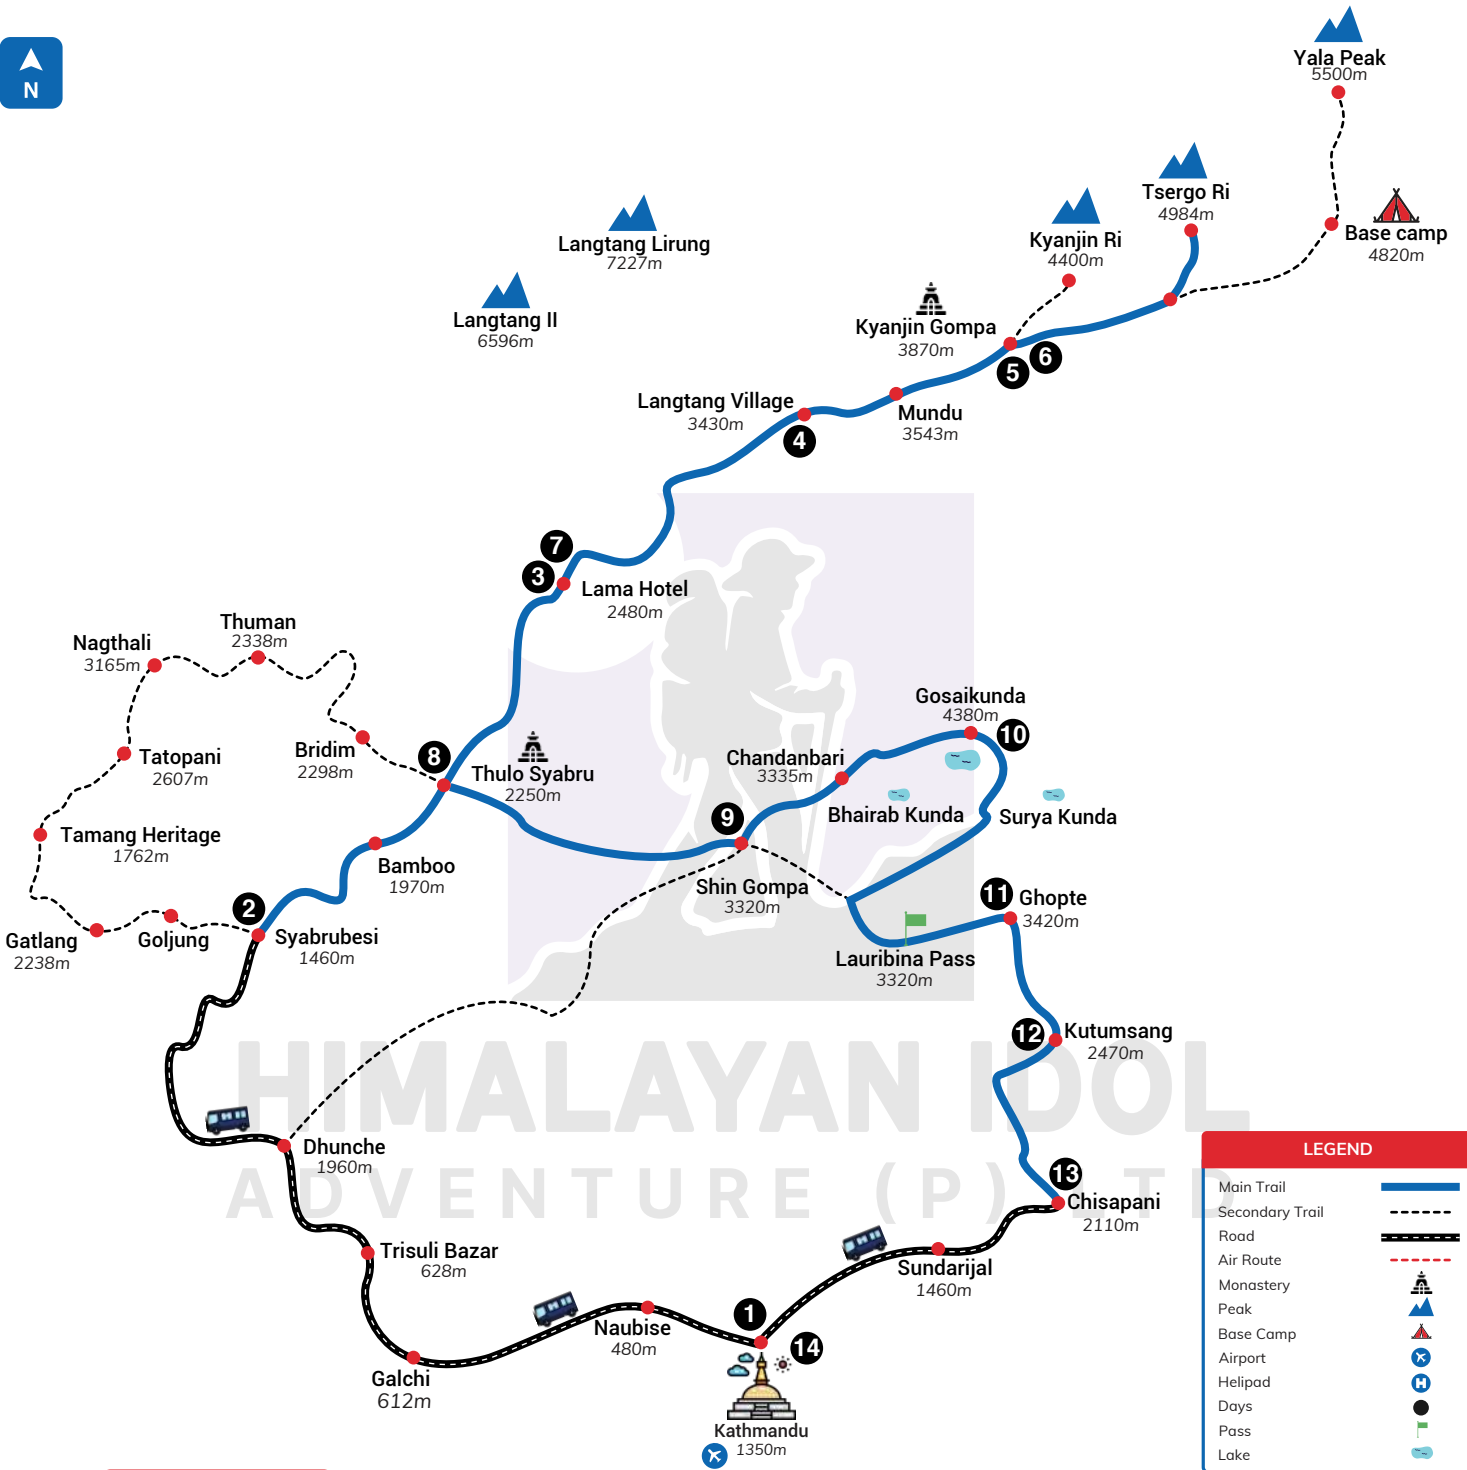

# LANGTANG GOSAIKUNDA HELAMBU TREK

**14**  
Days

**HIMALAYAN IDOL**  
ADVENTURE (P) LTD

HIMALAYAN IDOL  
ADVENTURE (P) LTD

LEGEND	
Main Trail	
Secondary Trail	
Road	
Air Route	
Monastery	
Peak	
Base Camp	
Airport	
Helipad	
Days	
Pass	
Lake	

## ALTITUDE CHART