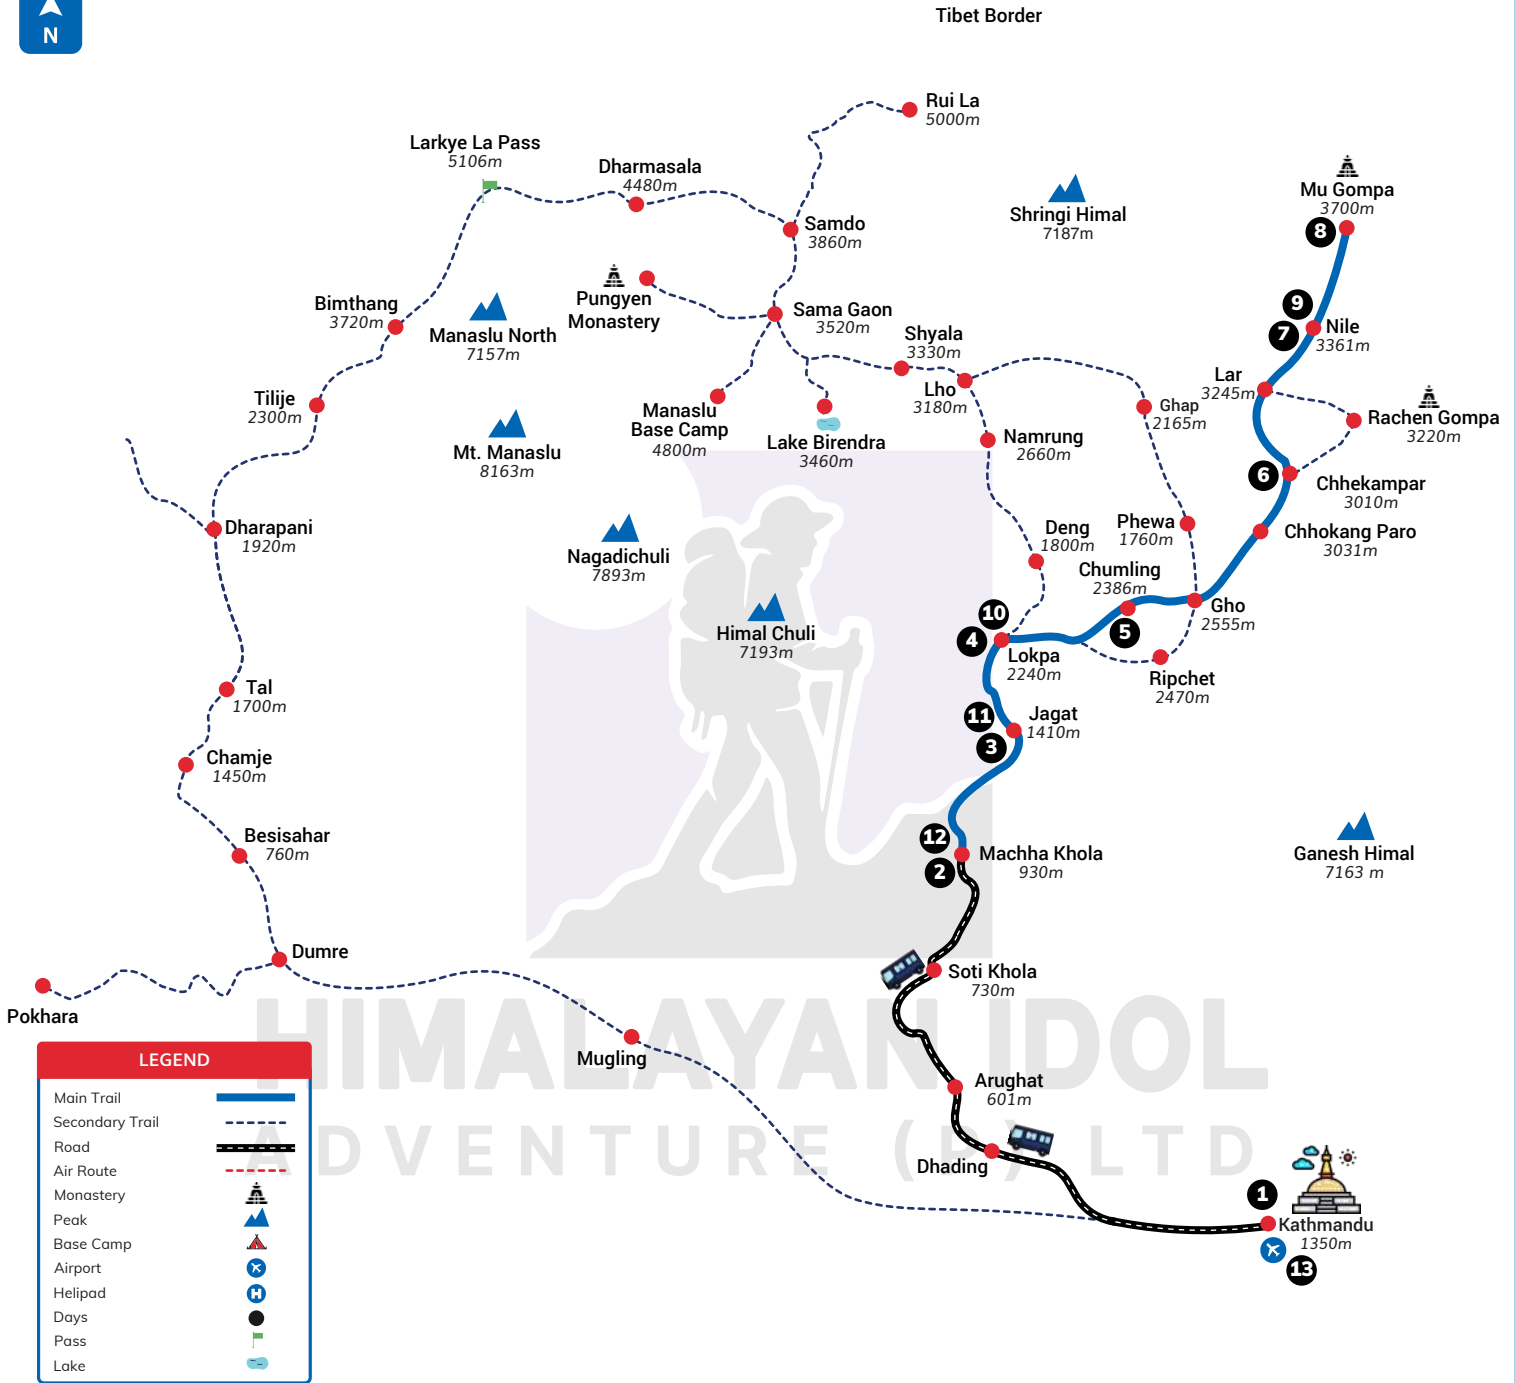

# MANASLU TSUM VALLEY TREK

13 Days

HIMALAYAN IDOL  
ADVENTURE (P) LTD

## ALTITUDE CHART