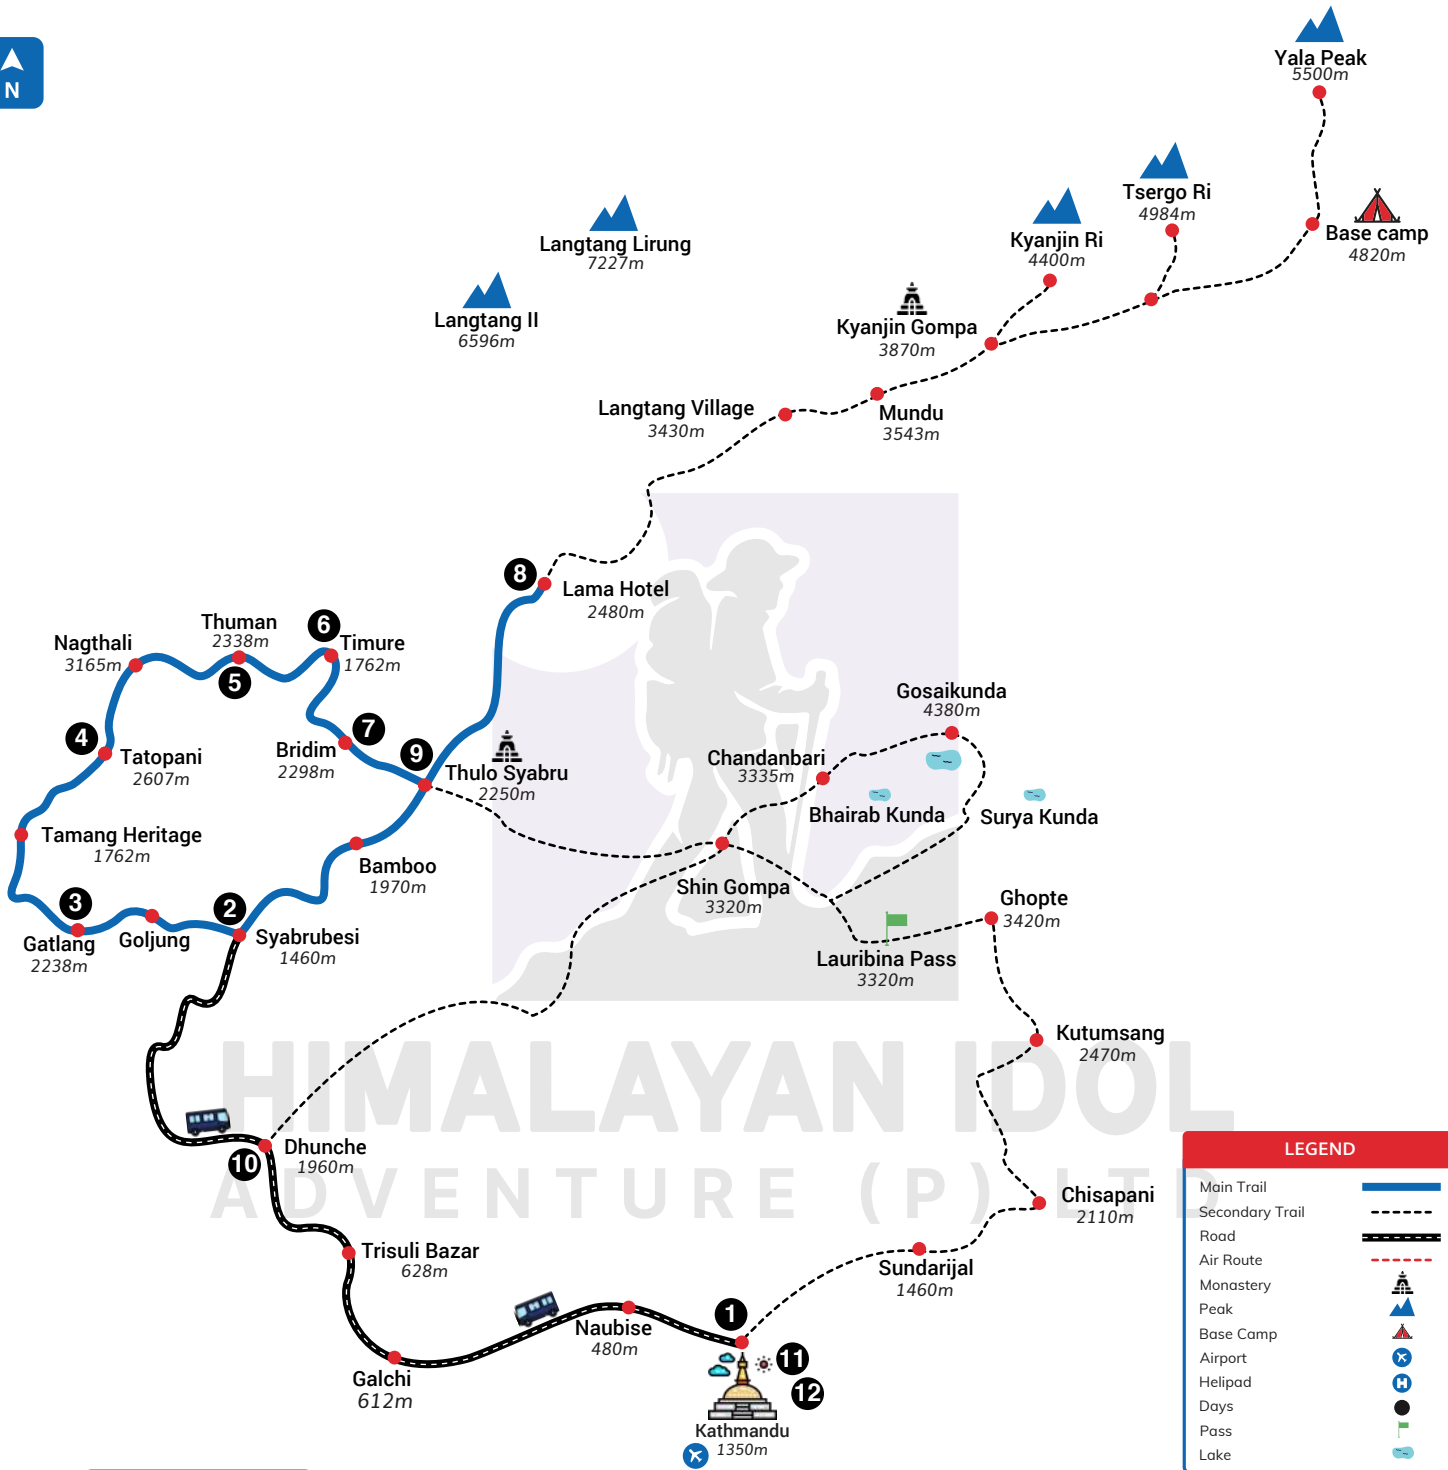

TAMANG HERITAGE TRAIL TREK

12 Days

HIMALAYAN IDOL ADVENTURE (P) LTD

ALTITUDE CHART