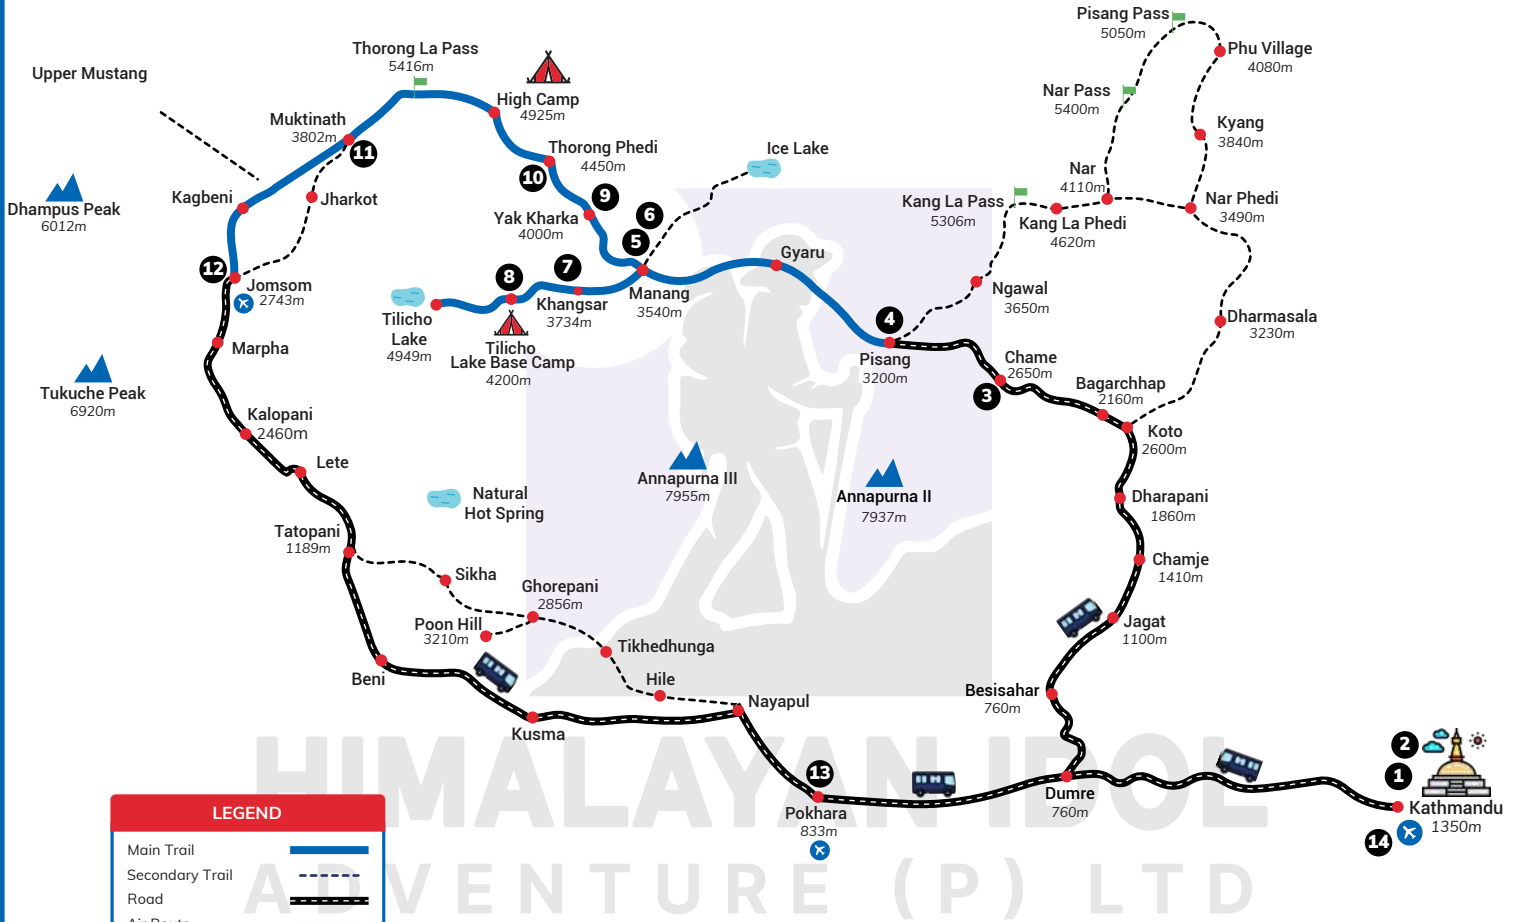

# ANNAPURNA CIRCUIT WITH TILICHO LAKE TREK

**14**  
Days

**HIMALAYAN IDOL**  
ADVENTURE (P) LTD

## LEGEND

Main Trail	
Secondary Trail	
Road	
Air Route	
Monastery	
Peak	
Base Camp	
Airport	
Helipad	
Days	
Pass	
Lake	

## ALTITUDE CHART