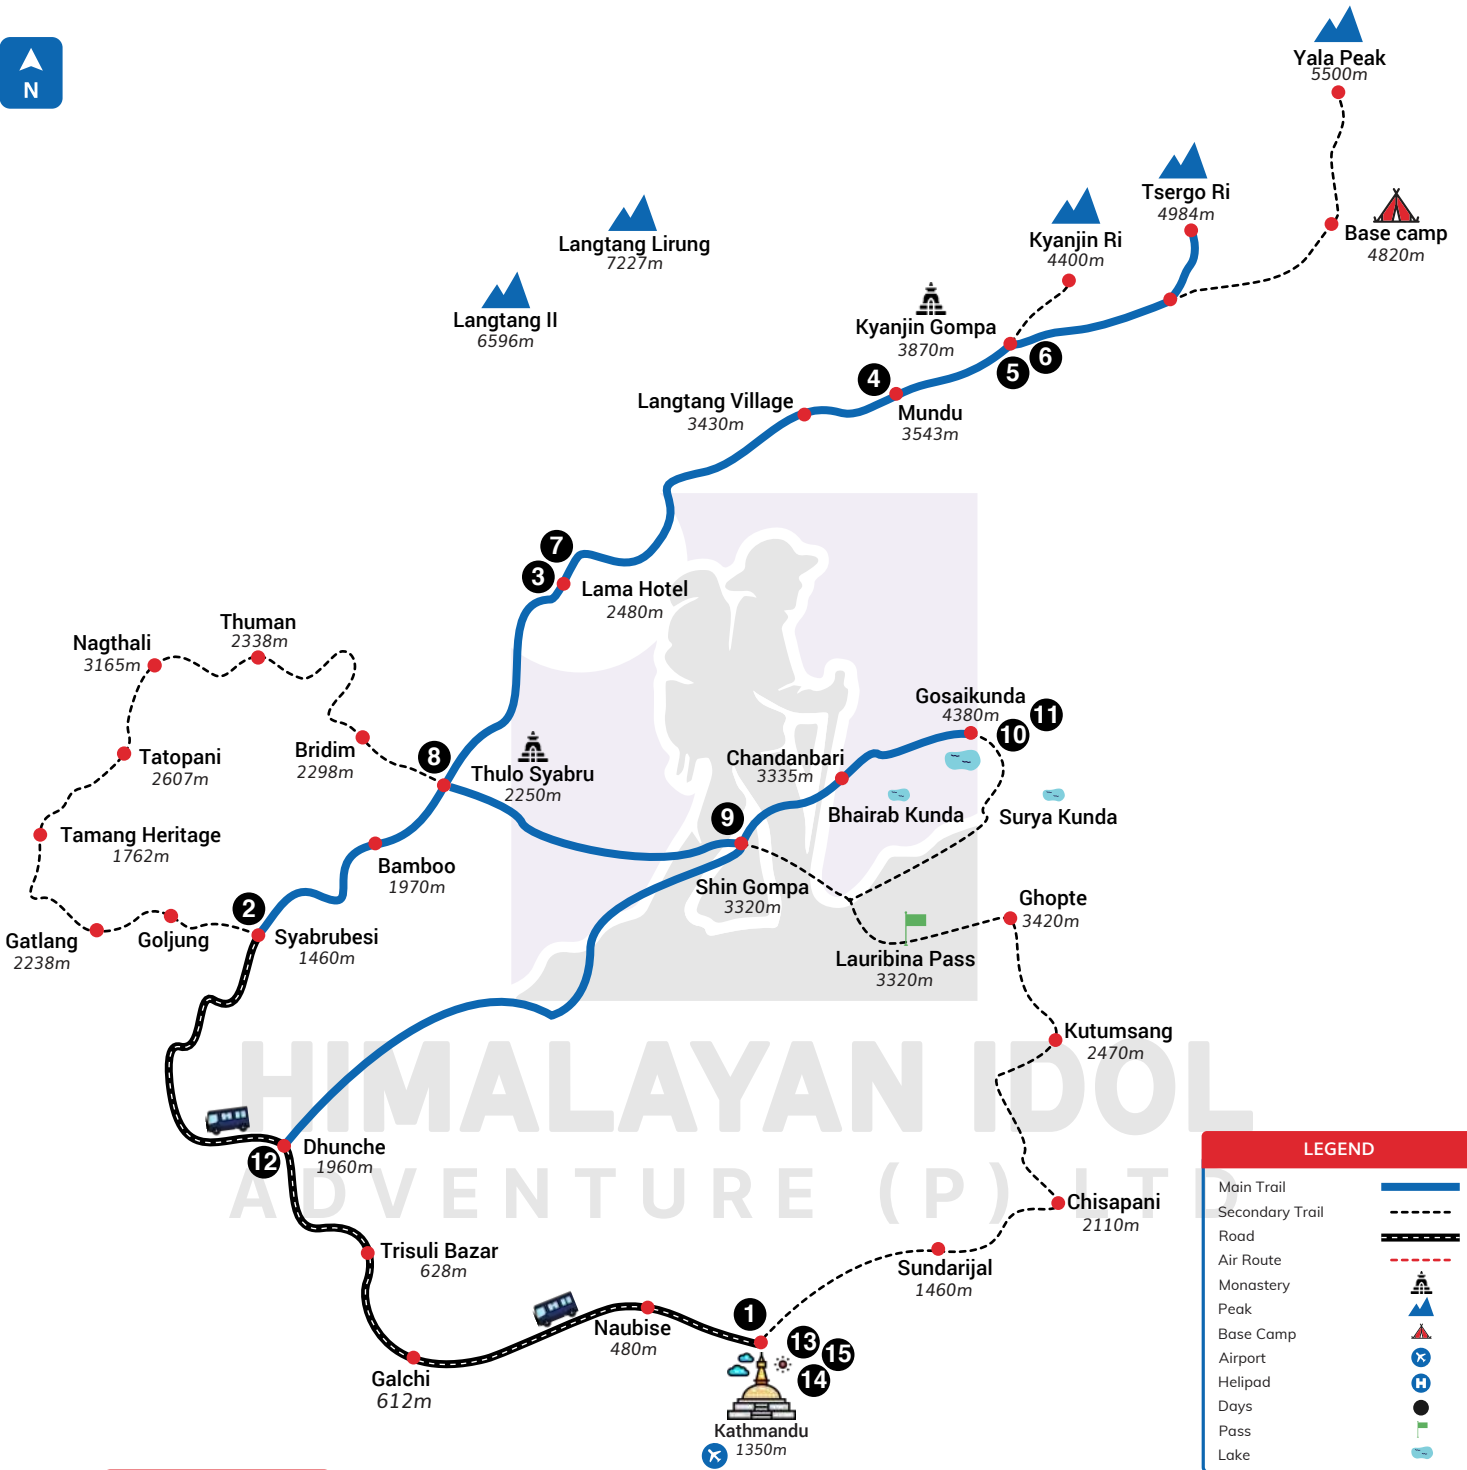

LANGTANG GOSAIKUNDA LAKE TREK

15 Days

HIMALAYAN IDOL
ADVENTURE (P) LTD

HIMALAYAN IDOL
ADVENTURE (P) LTD

LEGEND	
Main Trail	
Secondary Trail	
Road	
Air Route	
Monastery	
Peak	
Base Camp	
Airport	
Helipad	
Days	
Pass	
Lake	

ALTITUDE CHART