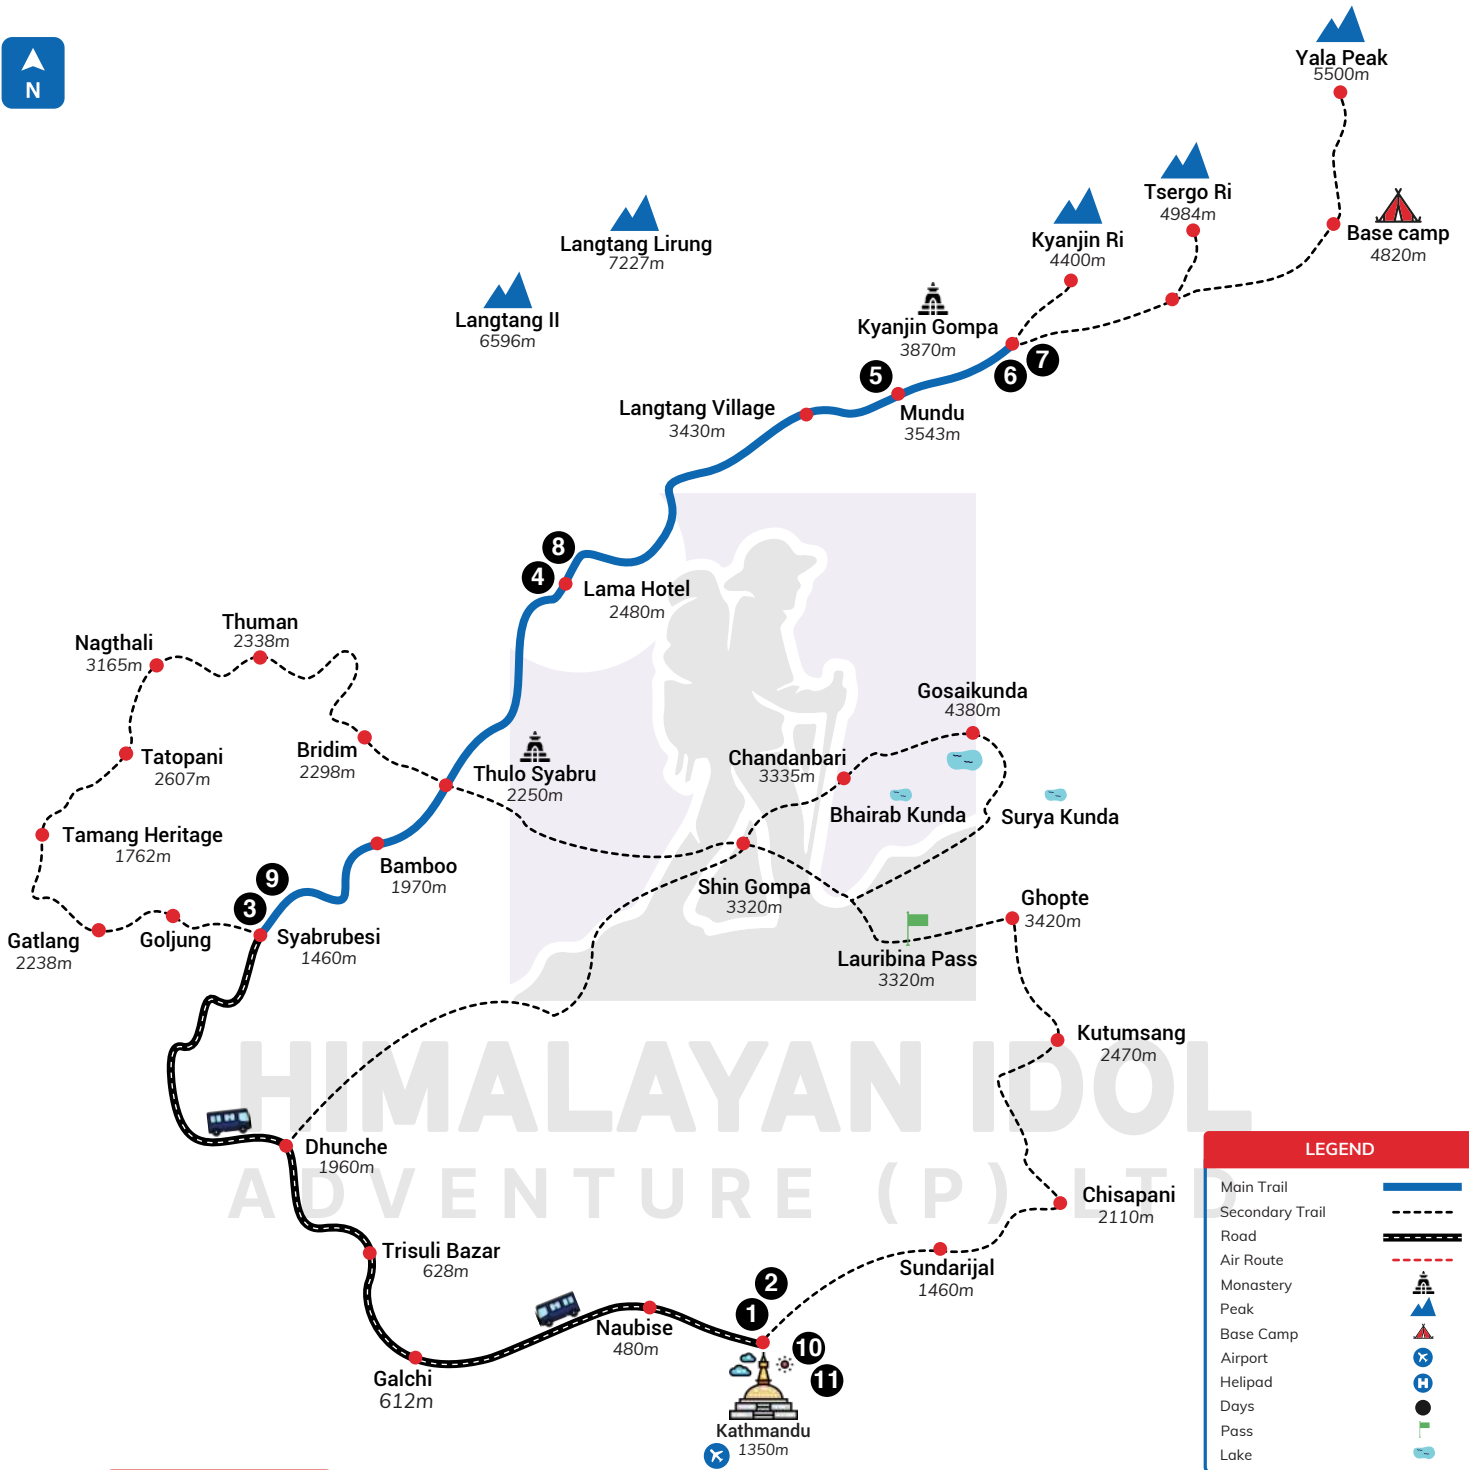

# LANGTANG VALLEY TREKKING

11 Days

HIMALAYAN IDOL  
ADVENTURE (P) LTD

## ALTITUDE CHART