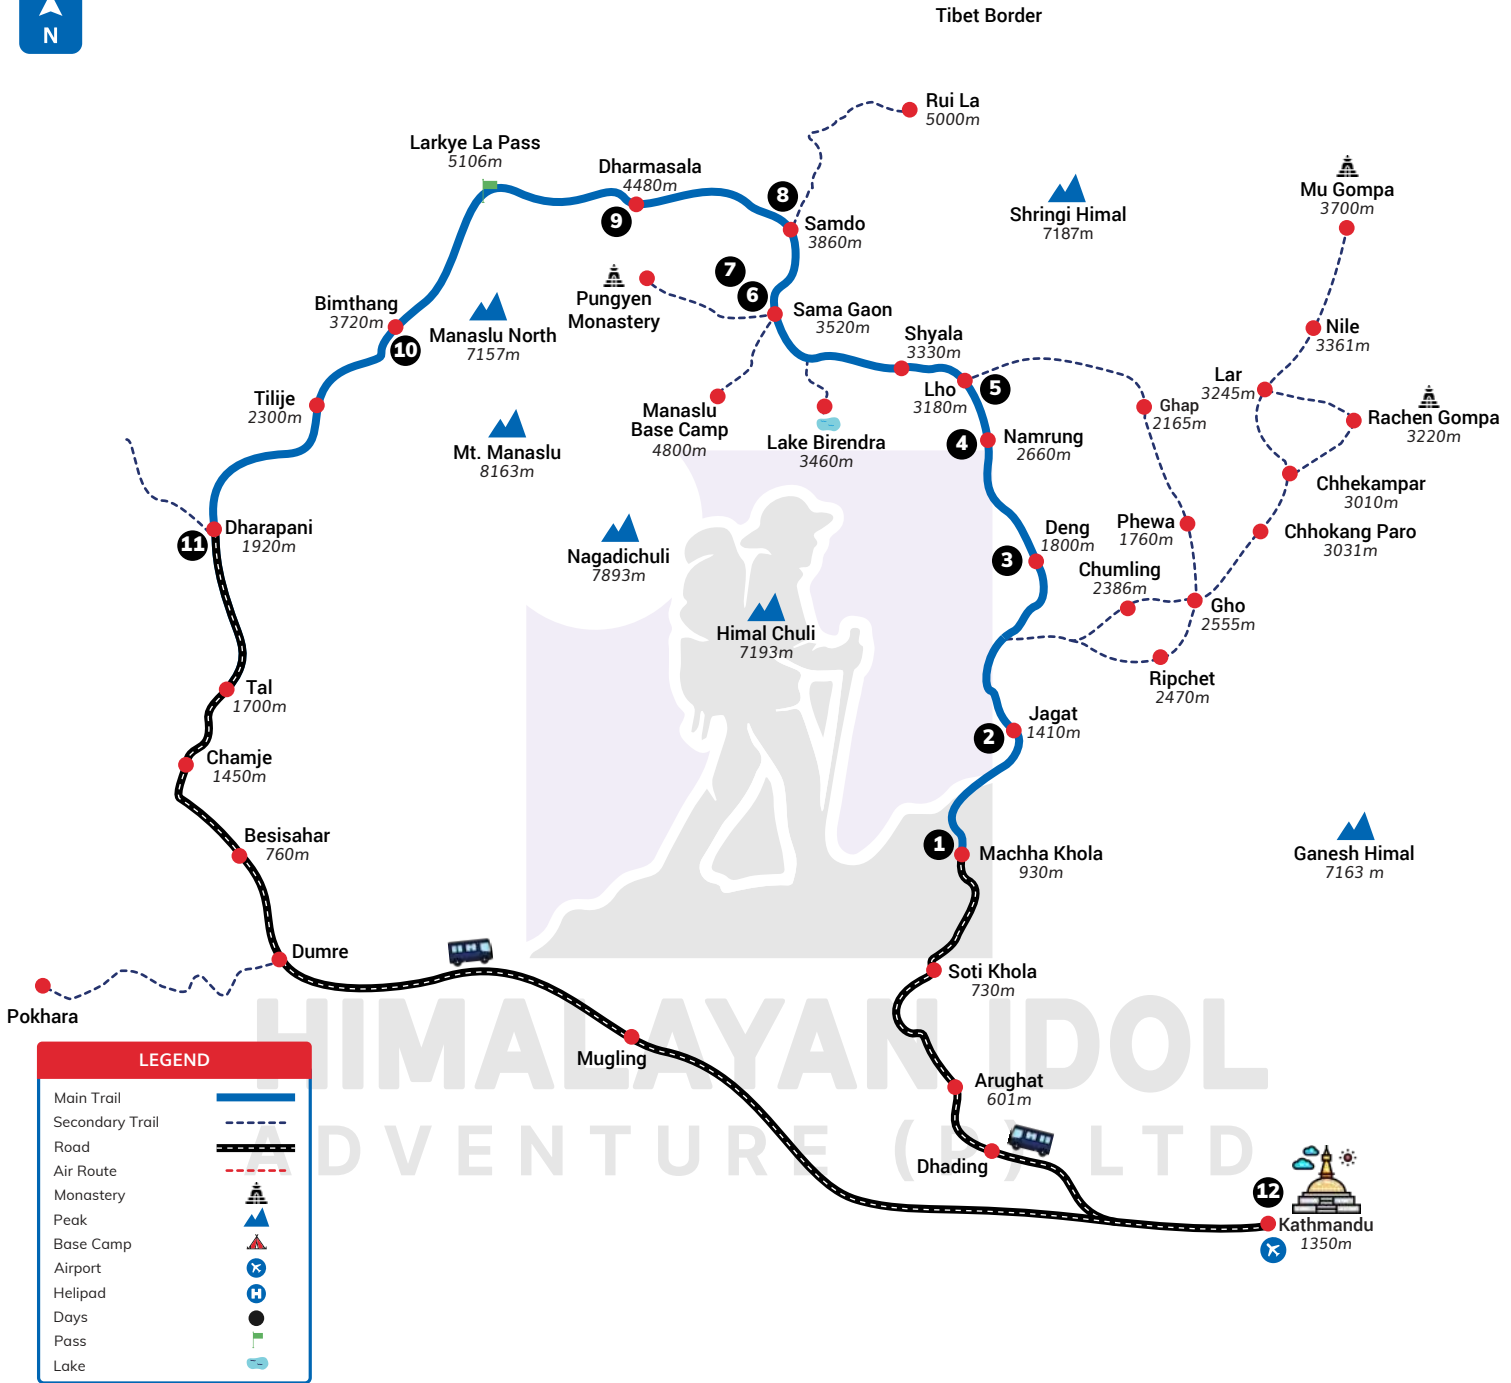

# MANASLU CIRCUIT TREK

12 Days

HIMALAYAN IDOL  
ADVENTURE (P) LTD

## ALTITUDE CHART