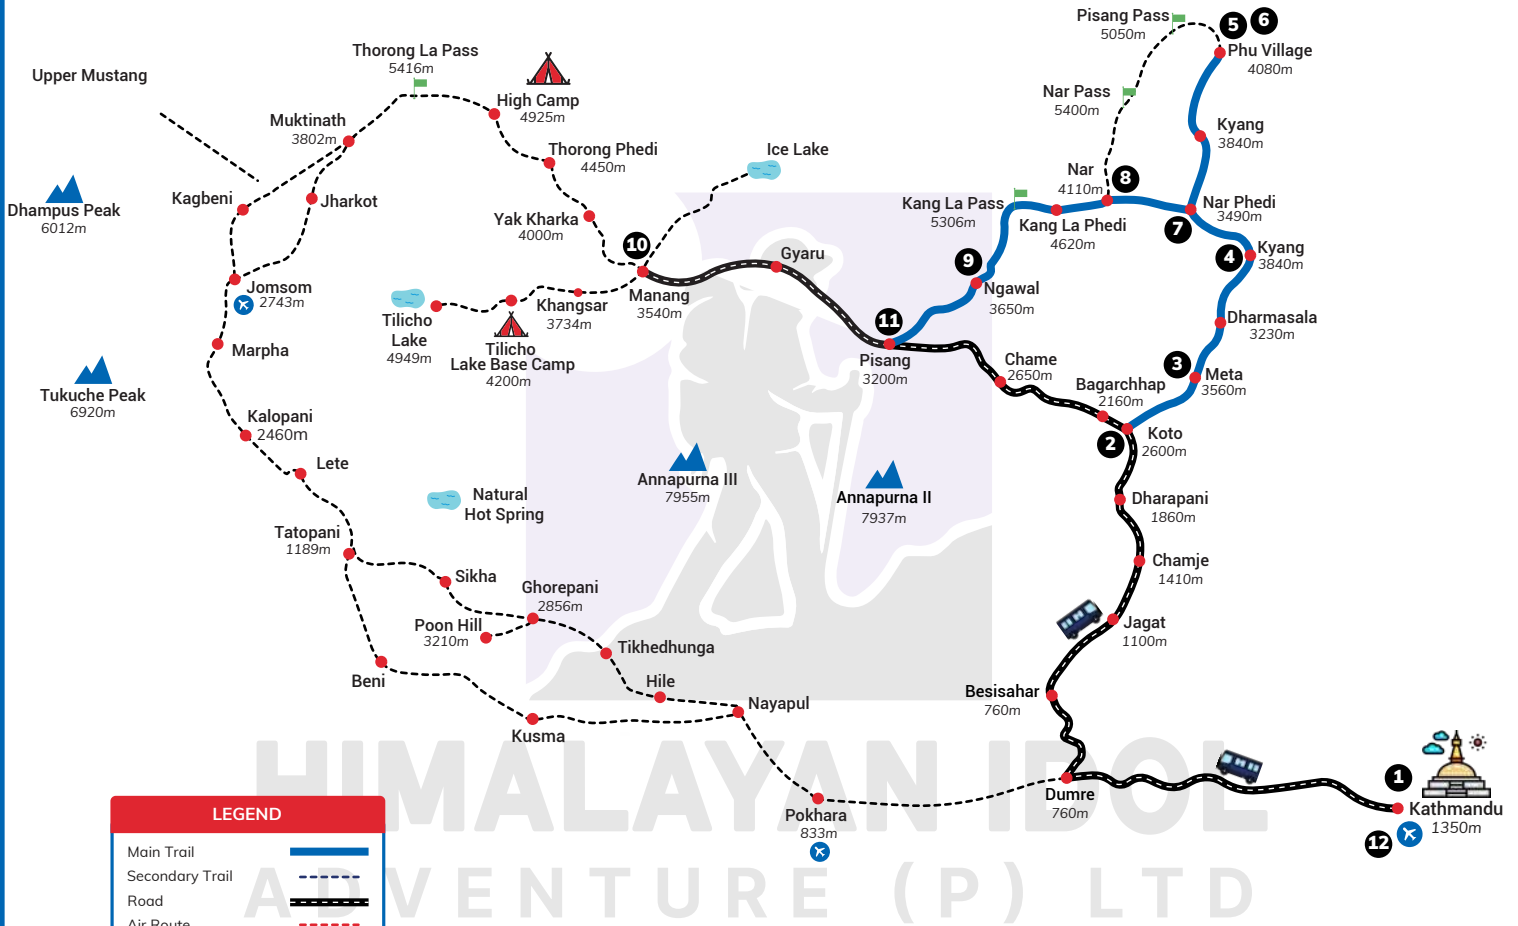

# NAR-PHU VALLEY TREK

12 Days

HIMALAYAN IDOL  
ADVENTURE (P) LTD

## LEGEND

Main Trail	
Secondary Trail	
Road	
Air Route	
Monastery	
Peak	
Base Camp	
Airport	
Helipad	
Days	
Pass	
Lake	

## ALTITUDE CHART