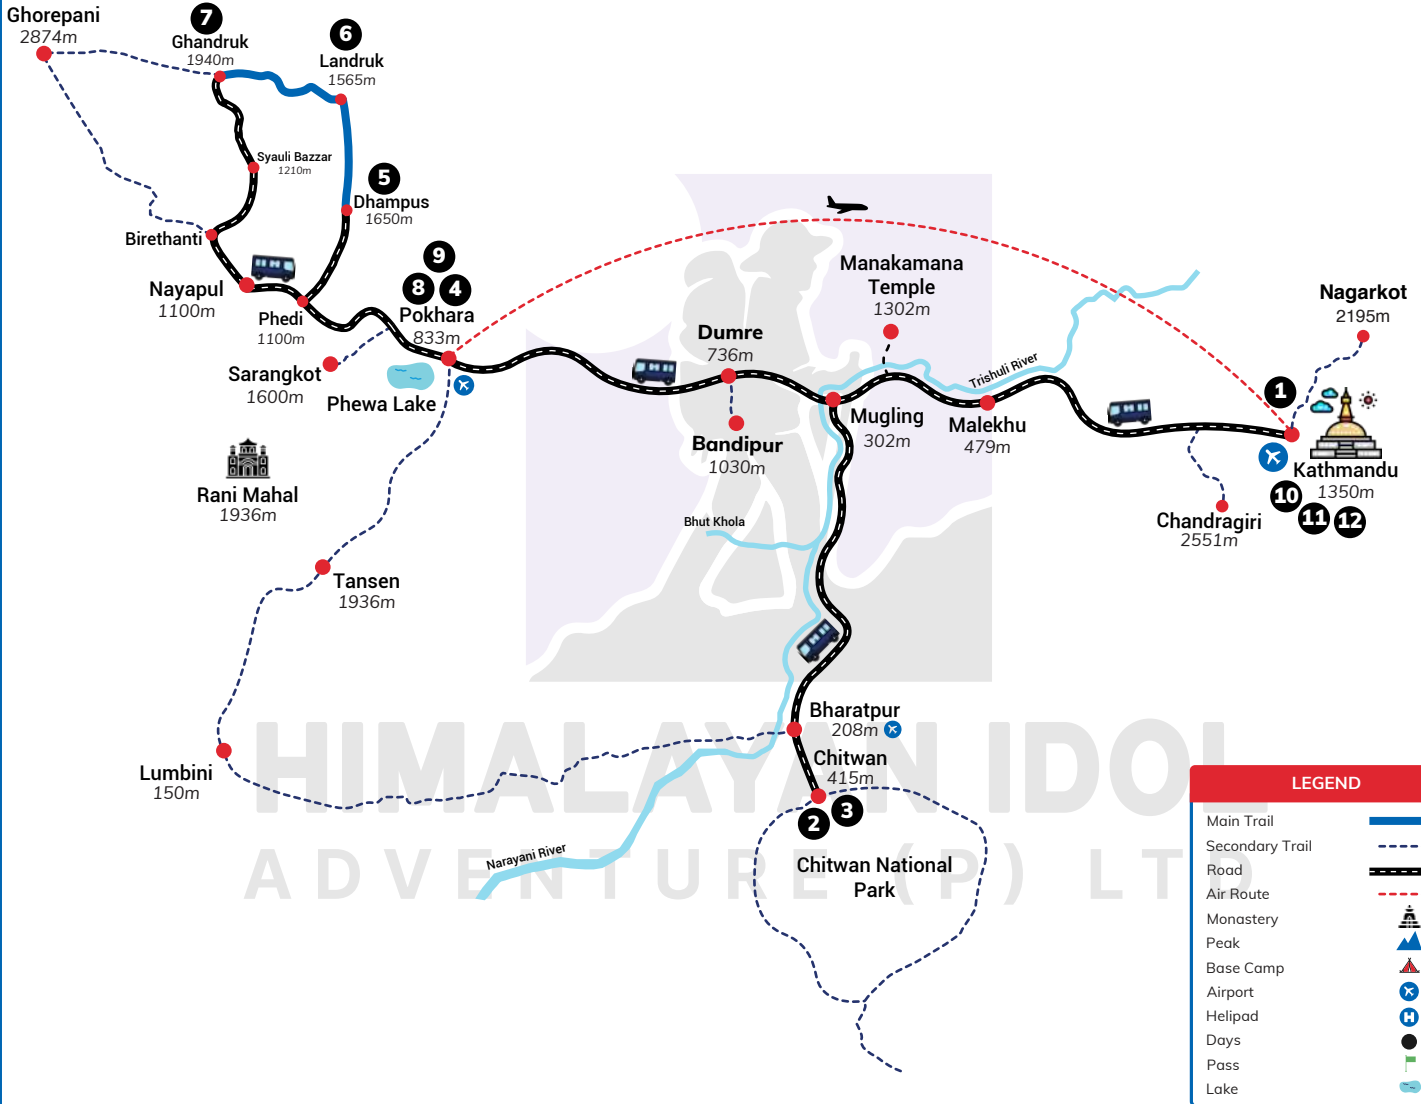

NEPAL FAMILY TOUR

12
Days

HIMALAYAN IDOL
ADVENTURE (P) LTD

ALTITUDE CHART