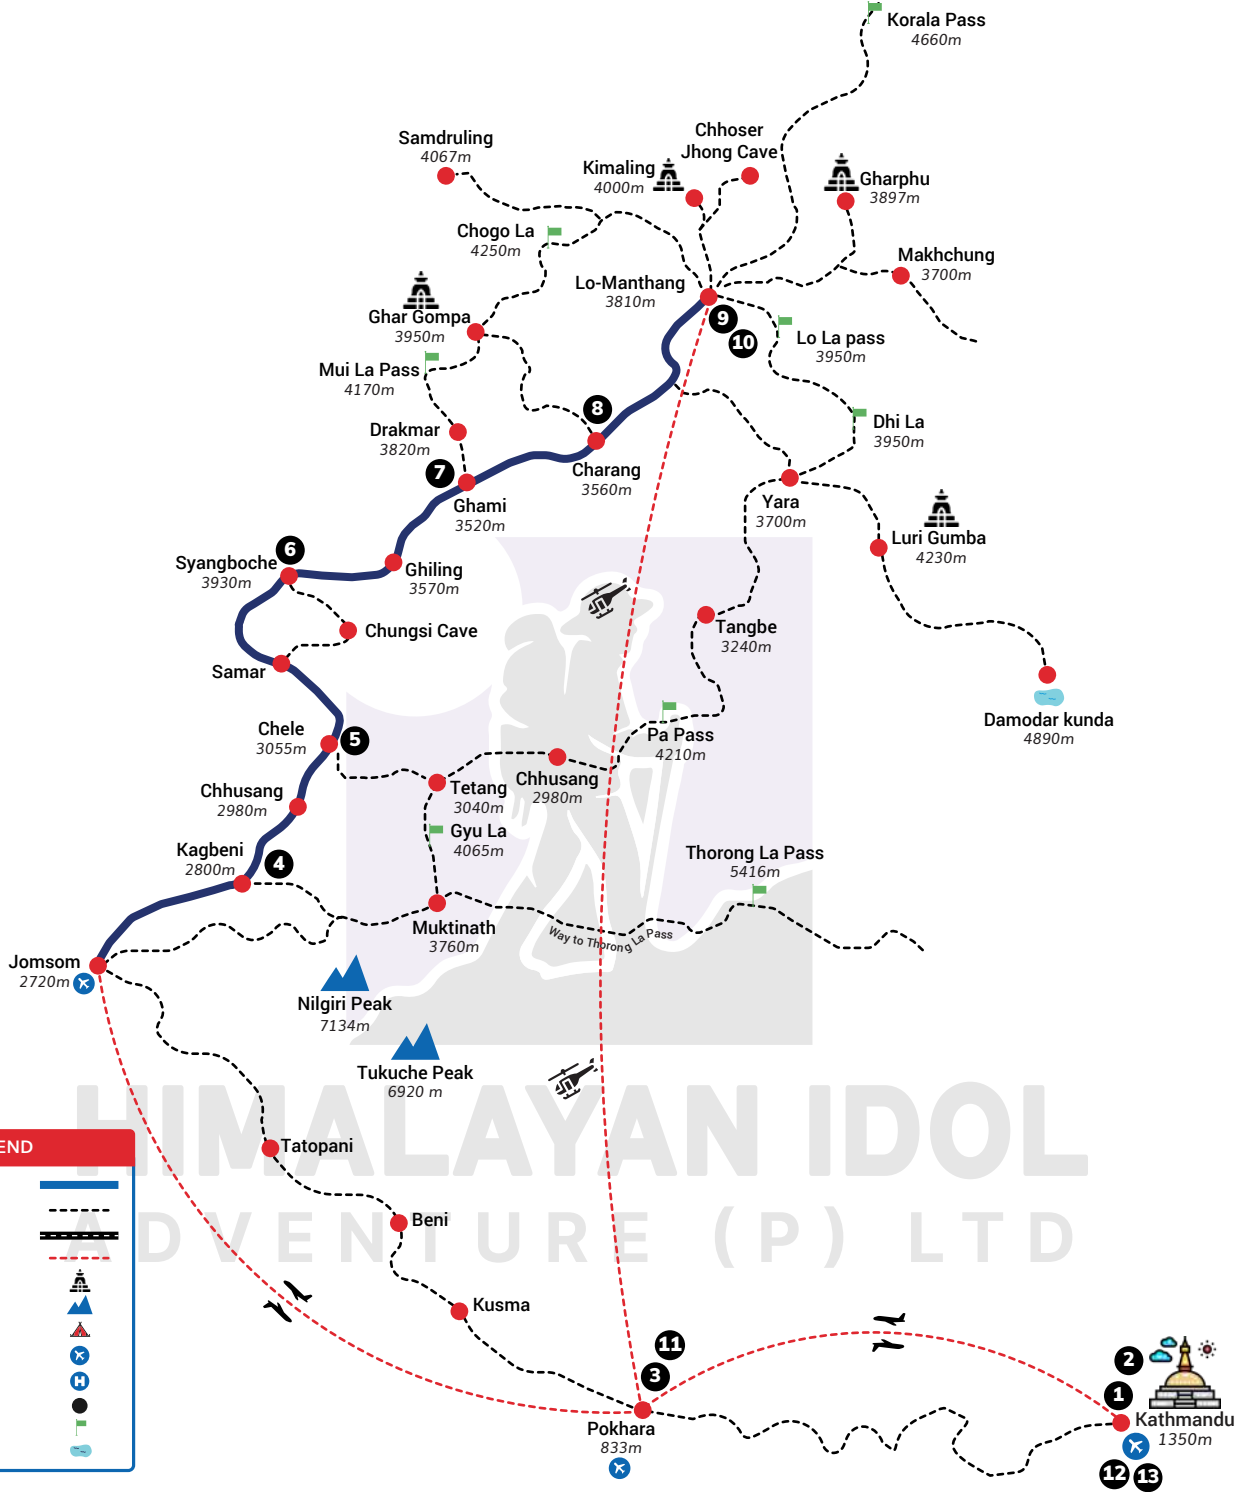

# UPPER MUSTANG HELI RETURN TREK

**13**  
Days

**HIMALAYAN IDOL**  
ADVENTURE (P) LTD

**LEGEND**

- Main Trail
- Secondary Trail
- Road
- Air Route
- Monastery
- Peak
- Base Camp
- Airport
- Helipad
- Days
- Pass
- Lake

**ALTITUDE CHART**