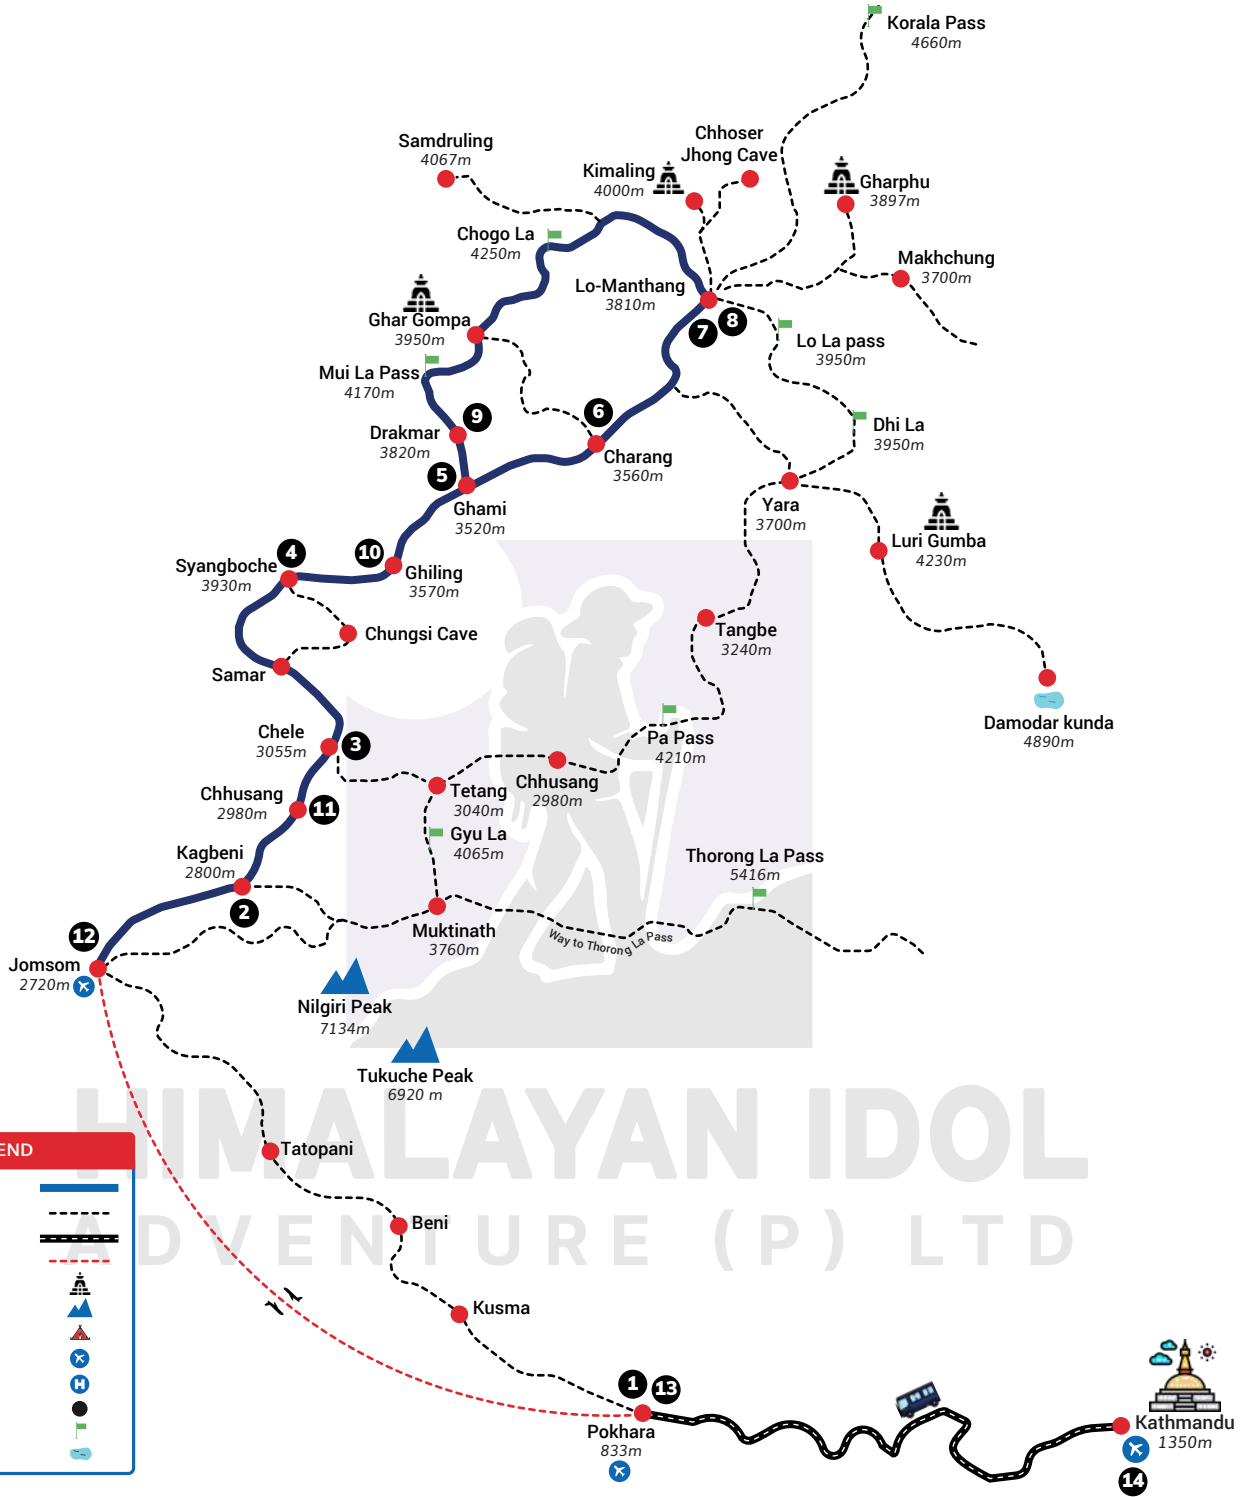

UPPER MUSTANG TREK

14 Days

HIMALAYAN IDOL
ADVENTURE (P) LTD

ALTITUDE CHART